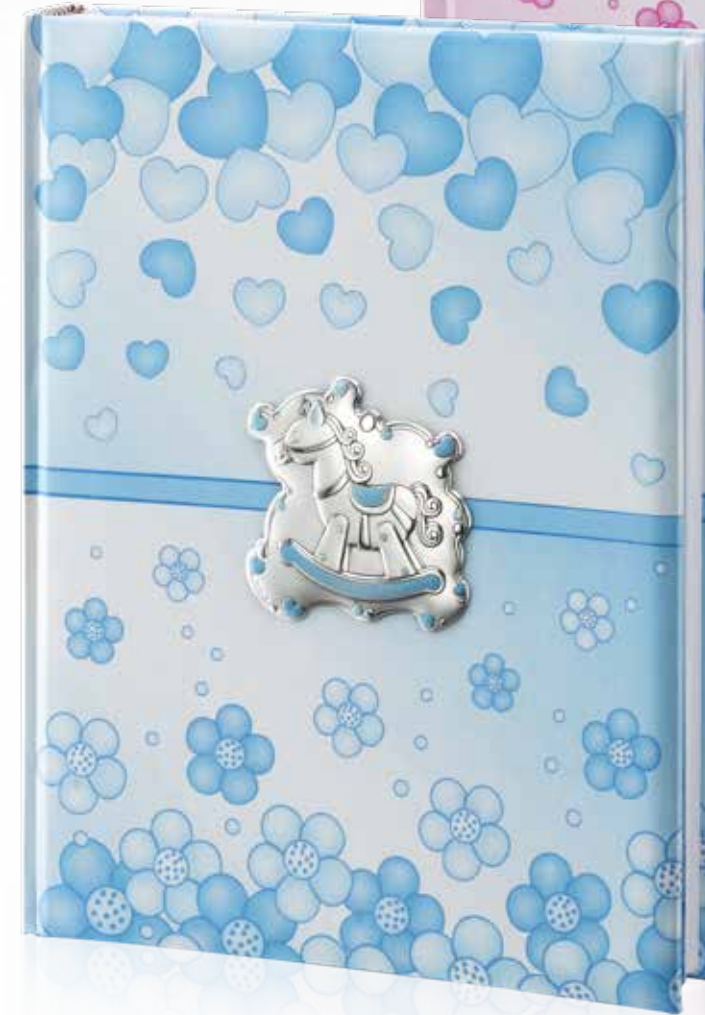

- 1906/10 Cornice 10x15 cm
- 1906/15 Cornice 15x20 cm
- 1906/12 Cornice a Giorno 12x12 cm
- 1906/20 Cornice a Giorno 20x20 cm

- 1906/HB Cornice Happy Birthday 17x26 cm
- 1906/HF Cornice Happy Family 17x26 cm

- 1906/AL-P Album f.pelle c/diario 15x20 cm
- 1906/AL-G Album f.pelle c/diario 25x30 cm
- 1906/SET 1 Catenella + Portaciuccio
- 1906/SET 2 Catenella + Lucina Notte
- 1906/SET 3 Set Posate 7x18 cm