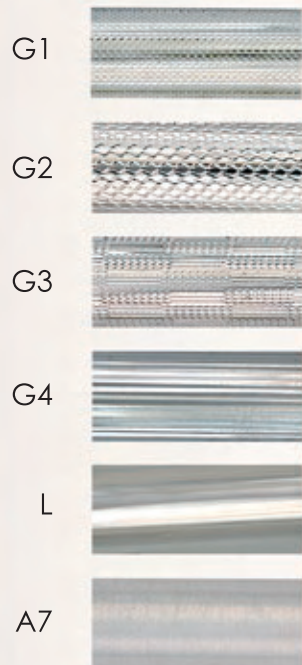

Linea in argento 925 rodiato con particolari in metallo rodiato o placcato oro e resina

Stilografica a converter/cartuccia, pennino acciaio punta iridio media. Disponibile pennino in oro 18 Kt.

Roller con ricarica universale Schmidt cap-less system inchiostro nero. Disponibile inchiostro blu.

Penna sfera a rotazione con ricarica universale in metallo Schmidt, modello MegaLine pressurizzato inchiostro nero. Disponibile inchiostro blu.

Mina a rotazione Schmidt 0,7 mm.

A richiesta particolari in argento 925 su tutti gli articoli.

Line rhodium-plated 925 sterling silver, rhodium or gold-plated metal and resin details

Fountain pen with converter or cartridge, steel nib, medium size iridium tip. Available with 18K gold nib.

Roller pen, Schmidt international refill, cap-less system, black ink. Blue ink available.

Ballpoint pen, twist-action mechanism, Schmidt international metal refill, MegaLine pressurized model, black ink. Blue ink available.

Pencil, Schmidt twist-action mechanism, 0.7 mm.

925 sterling silver details on all items, if requested.

Pesere cutiliano®

LEPUS