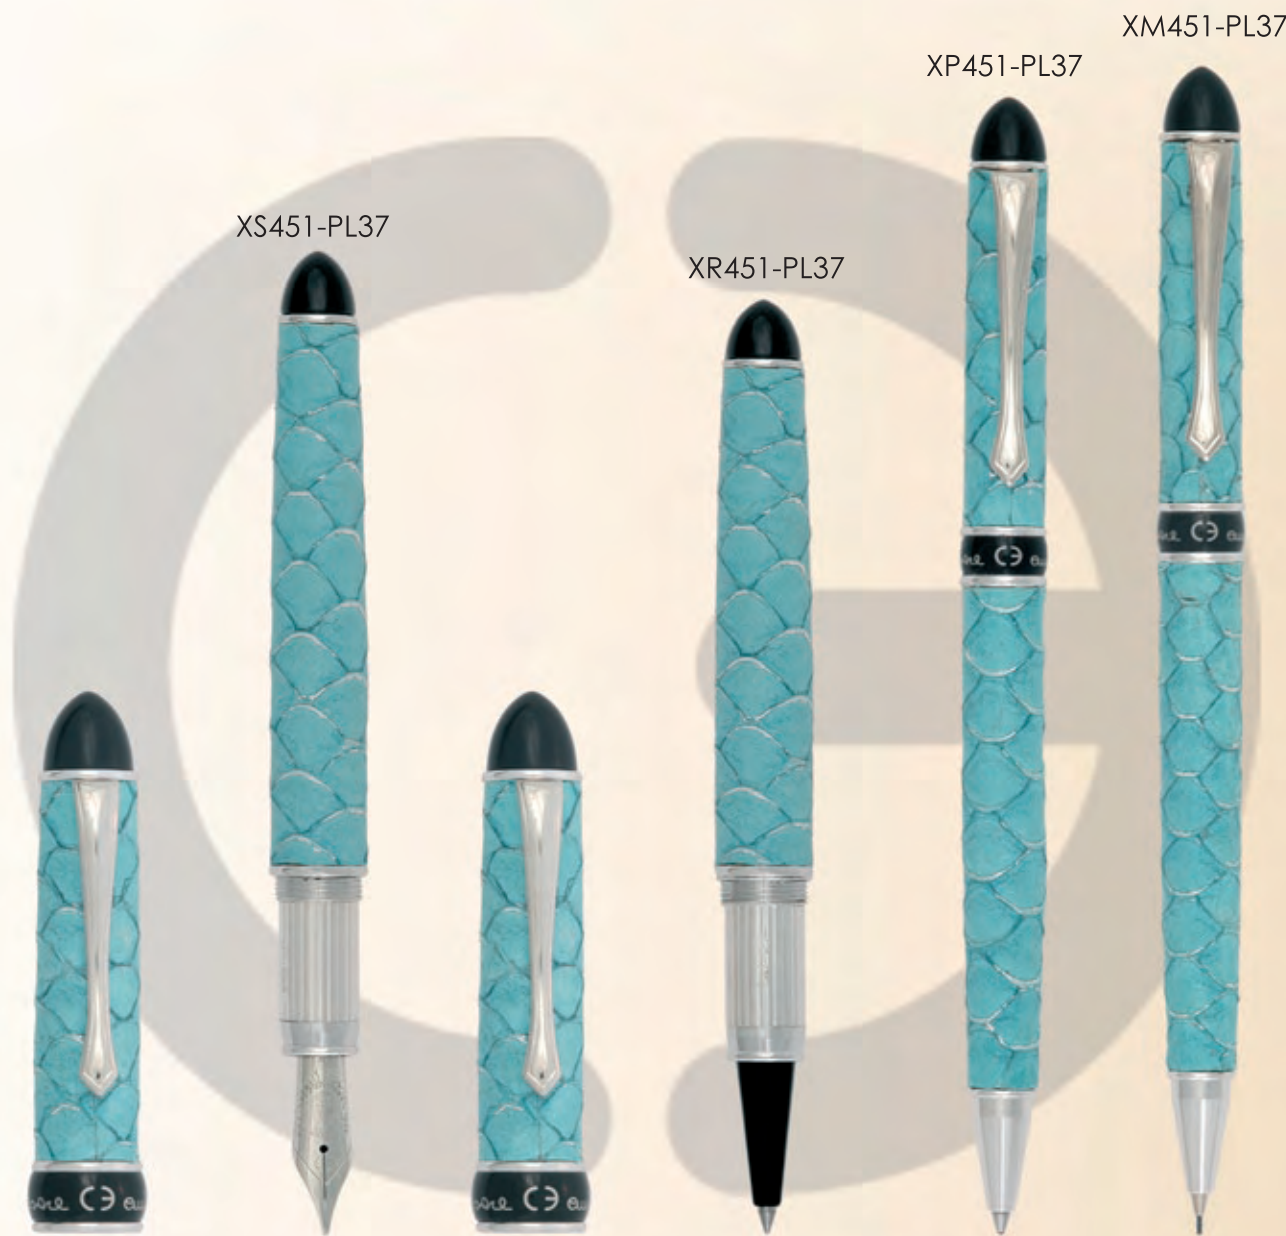

Roller con punta in argento 925 rodiato, ricarica universale Schmidt cap-less system inchiostro nero. Disponibile inchiostro blu.

Penna sfera a rotazione con ricarica universale in metallo Schmidt, modello MegaLine pressurizzato inchiostro nero. Disponibile inchiostro blu.

Mina a rotazione Schmidt 0,7 mm.

A richiesta particolari in argento 925 su tutti gli articoli.

Line fish leather, rhodium or gold-plated metal and resin details

Fountain pen with converter or cartridge, rhodium-plated 925 sterling silver point, steel nib, medium size iridium tip. Available with 18K gold nib.

Roller pen, rhodium-plated 925 sterling silver point, Schmidt international refill, cap-less system, black ink. Blue ink available.

Ballpoint pen, twist-action mechanism, Schmidt international metal refill, MegaLine pressurized model, black ink. Blue ink available.

Pencil, Schmidt twist-action mechanism, 0.7 mm.

925 sterling silver details on all items, if requested.

PL27 arancione e argento <i>orange and silver</i>	
PL28 marrone chiaro <i>light brown</i>	
PL29 nero e oro <i>black and gold</i>	
PL30 rosso <i>red</i>	
PL31 marrone e argento <i>brown and silver</i>	
PL32 nero e argento <i>black and silver</i>	
PL33 giallo oro <i>golden yellow</i>	
PL34 rosa <i>pink</i>	
PL35 arancione e oro <i>orange and gold</i>	
PL36 verde acqua <i>aquamarine</i>	
PL37 azzurro e argento <i>light blue and silver</i>	
PL38 giallo <i>yellow</i>	
PL39 viola <i>violet</i>	

PISCES

XS451-D-PL33