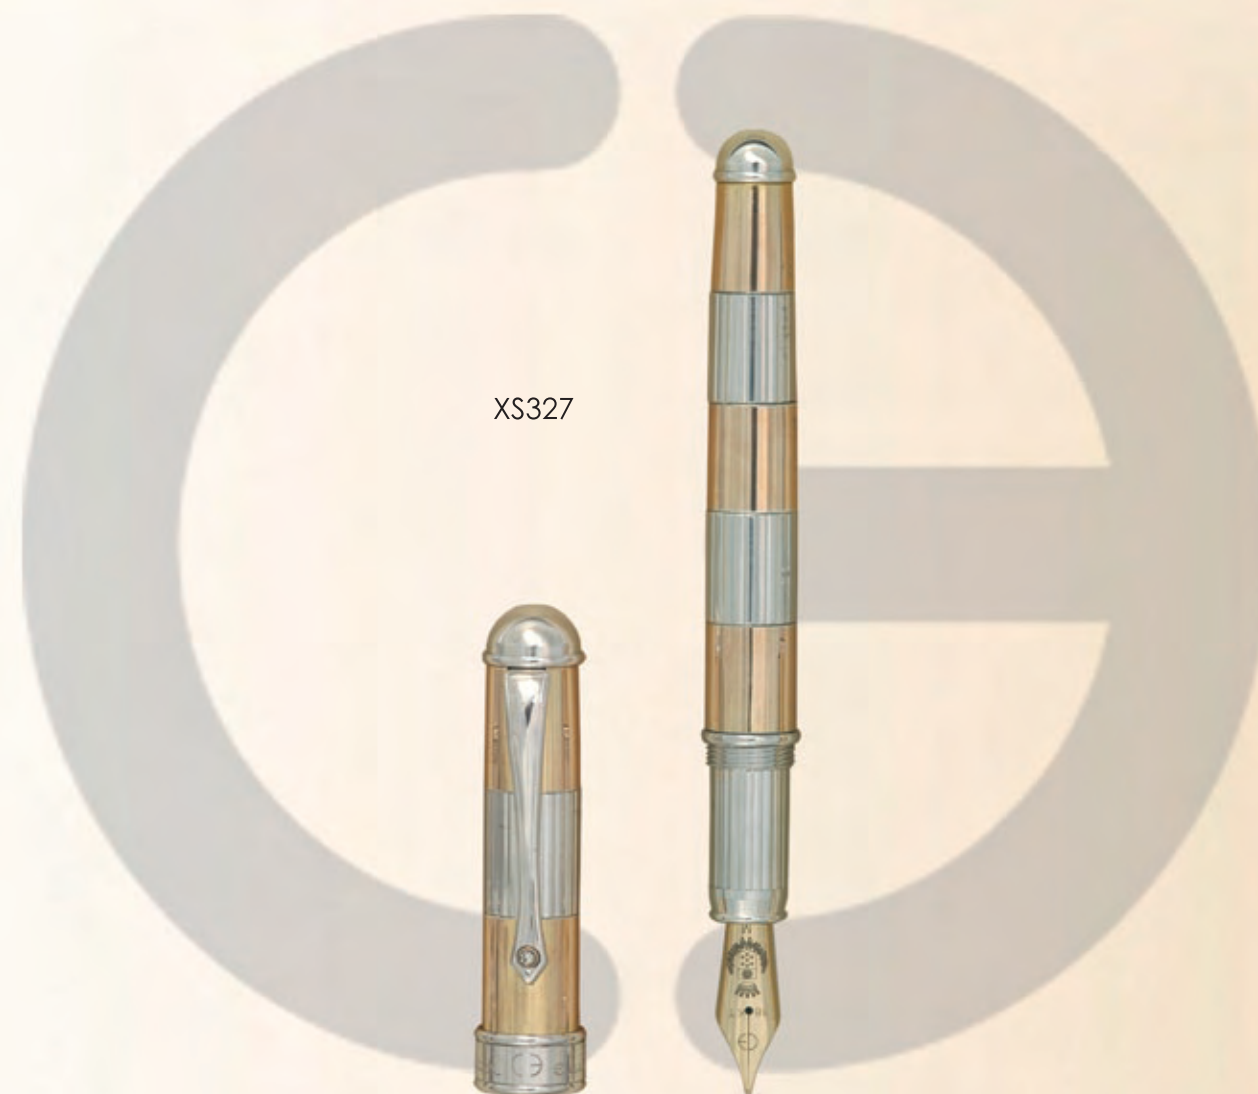

**Linea in oro 18 Kt e argento 925 rodiato
con particolari in metallo rodiato
e diamante**

Stilografica a converter/cartuccia, pennino oro 18 Kt
punta iridio media.

**Line 18K gold and rhodium-plated
925 sterling silver, rhodium-plated metal
details, diamond on clip**

Fountain pen with converter or cartridge, 18K gold nib,
medium size iridium tip.

*limited
edition*

Pesere euliano®

OCTANS

XS327

Disponibili 999 esemplari
Available 999 pieces