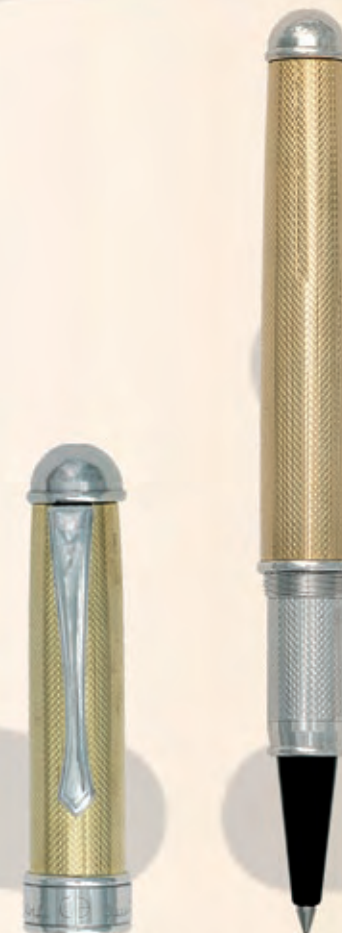

Linea in oro 18 Kt con particolari in argento 925 rodiato o placcato oro

Stilografica a converter/cartuccia, pennino oro 18 Kt punta iridio media.

Roller con ricarica universale Schmidt cap-less system inchiostro nero. Disponibile inchiostro blu.

Penna sfera a rotazione con ricarica universale in metallo Schmidt, modello MegaLine pressurizzato inchiostro nero. Disponibile inchiostro blu.

Mina a rotazione Schmidt 0,7 mm.

Line 18K gold, rhodium or gold-plated 925 sterling silver details

Fountain pen with converter or cartridge, 18K gold nib, medium size iridium tip.

Roller pen, Schmidt international refill, cap-less system, black ink. Blue ink available.

Ballpoint pen, twist-action mechanism, Schmidt international metal refill, MegaLine pressurized model, black ink. Blue ink available.

Pencil, Schmidt twist-action mechanism, 0.7 mm.

Pesere equilibro®

AURIGA

G1

G2

G3

G4

L

A7

XS302-G1

XR302-G1

XP302-G1

XM302-G1

XS302-D-L