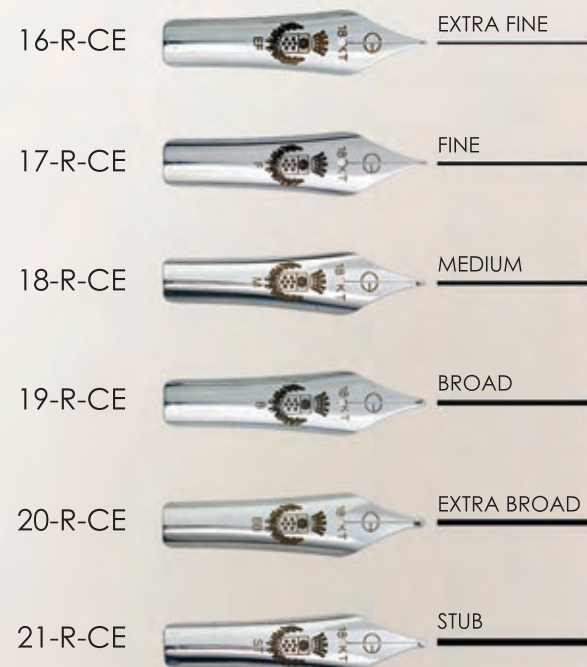

PENNINI

NIBS

RICAMBI / SPARE PARTS

Pennini in oro 18 Kt punta iridio 18K gold nibs, iridium tip