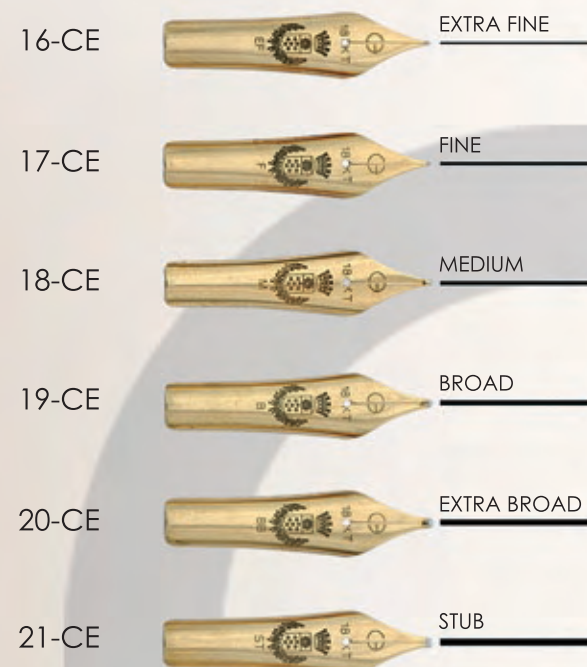

PENNINI

NIBS

RICAMBI / SPARE PARTS

Pennini in oro 18 Kt punta iridio 18K gold nibs, iridium tip