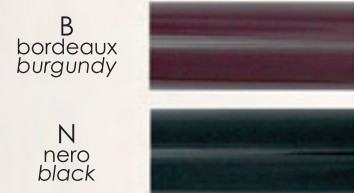

Linea in lacca lucida con particolari in metallo rodiato o placcato oro e resina.

Stilografica a converter/cartuccia, punta in argento 925 rodiato, pennino acciaio punta iridio media. Disponibile pennino in oro 18 Kt.

Roller con punta in argento 925 rodiato, ricarica universale Schmidt cap-less system inchiostro nero. Disponibile inchiostro blu.

Penna sfera a rotazione con ricarica universale in metallo Schmidt, modello MegaLine pressurizzato inchiostro nero. Disponibile inchiostro blu.

Mina a rotazione Schmidt 0,7 mm.

A richiesta particolari in argento 925 su tutti gli articoli.

Line glossy lacquer, rhodium or gold-plated metal and resin details

Fountain pen with converter or cartridge, rhodium-plated 925 sterling silver point, steel nib, medium size iridium tip. Available with 18K gold nib.

Roller pen, rhodium-plated 925 sterling silver point, Schmidt international refill, cap-less system, black ink. Blue ink available.

Ballpoint pen, twist-action mechanism, Schmidt international metal refill, MegaLine pressurized model, black ink. Blue ink available.

Pencil, Schmidt twist-action mechanism, 0.7 mm.

925 sterling silver details on all items, if requested.

TAURUS