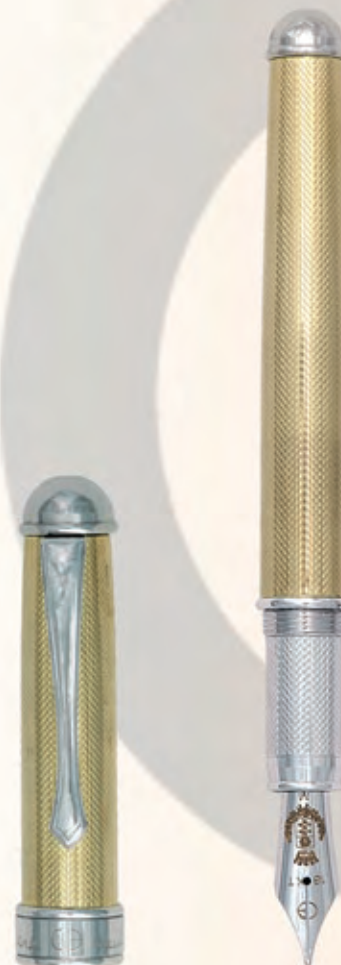

Linea in oro 18 Kt con particolari in argento 925 rodiato o placcato oro

Stilografica a converter/cartuccia, pennino oro 18 Kt punta iridio media.

Roller con ricarica universale Schmidt cap-less system inchiostro nero. Disponibile inchiostro blu.

Penna sfera a rotazione con ricarica universale in metallo Schmidt, modello MegaLine pressurizzato inchiostro nero. Disponibile inchiostro blu.

Mina a rotazione Schmidt 0,7 mm.

Line 18K gold, rhodium or gold-plated 925 sterling silver details

Fountain pen with converter or cartridge, 18K gold nib, medium size iridium tip.

Roller pen, Schmidt international refill, cap-less system, black ink. Blue ink available.

Ballpoint pen, twist-action mechanism, Schmidt international metal refill, MegaLine pressurized model, black ink. Blue ink available.

Pencil, Schmidt twist-action mechanism, 0.7 mm.

Pesere equilibro®

AURIGA

G1

G2

G3

G4

L

A7

XS302-G1