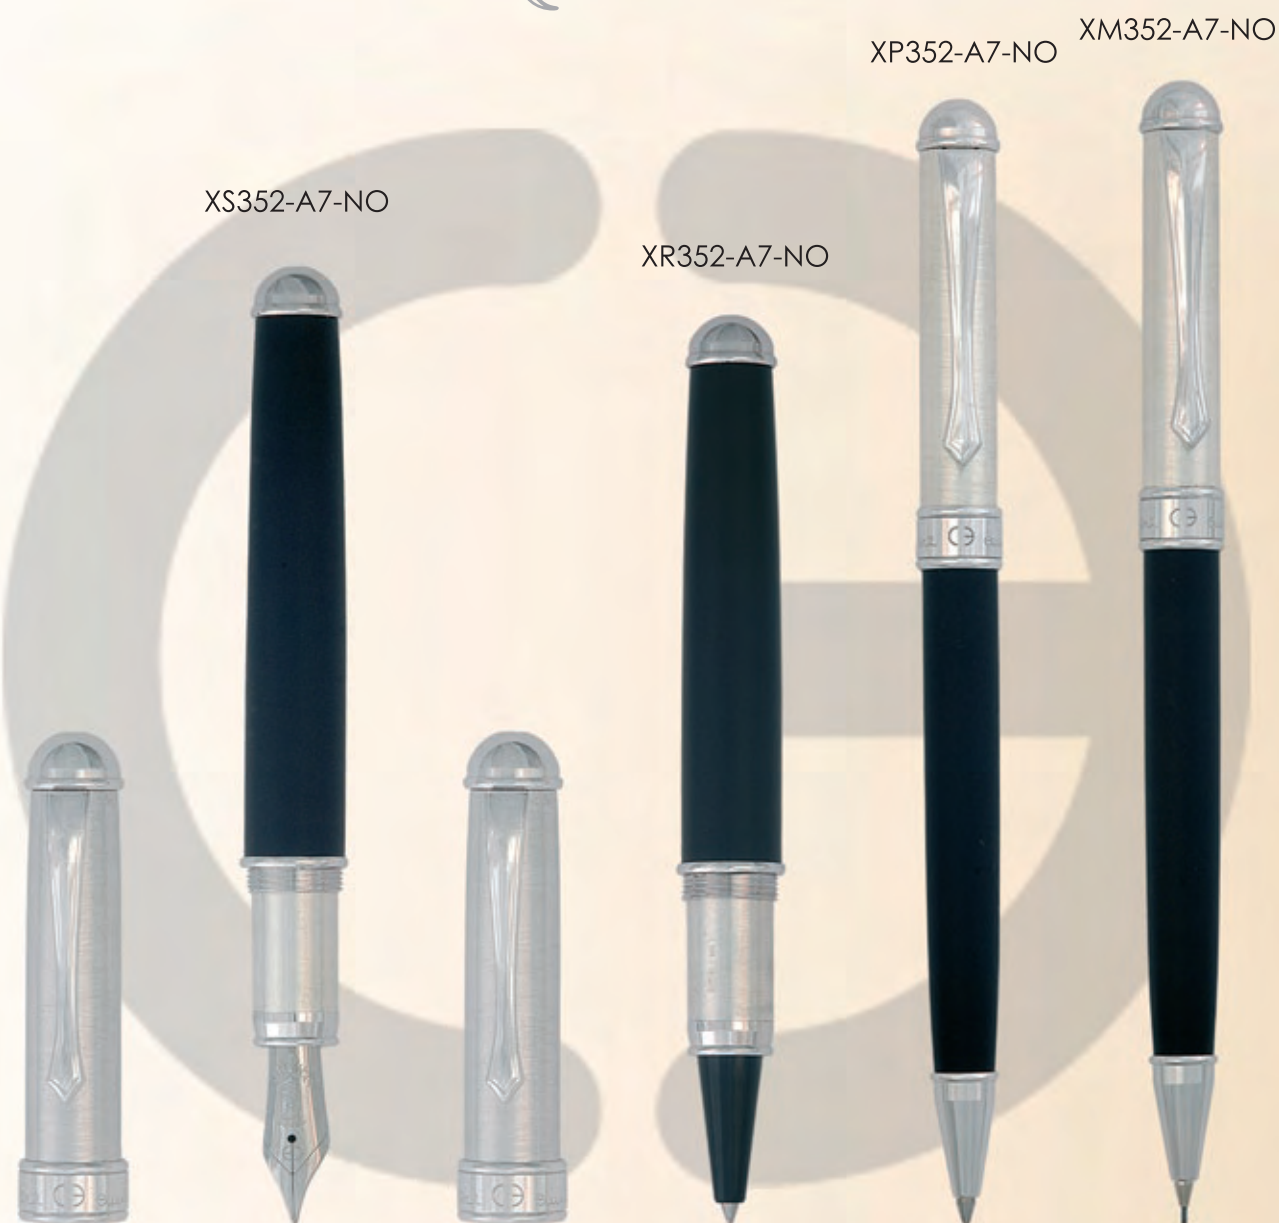

**Linea in lacca opaca e argento 925
rodiato con particolari in metallo rodiato
o placcato oro**

Stilografica a converter/cartuccia, pennino acciaio
punta iridio media. Disponibile pennino in oro 18 Kt.

Roller con ricarica universale Schmidt cap-less system
inchiostro nero. Disponibile inchiostro blu.

Penna sfera a rotazione con ricarica universale in
metallo Schmidt, modello MegaLine pressurizzato
inchiostro nero. Disponibile inchiostro blu.

Mina a rotazione Schmidt 0,7 mm.

A richiesta particolari in argento 925 su tutti gli articoli.

**Line matt lacquer and rhodium-plated 925
sterling silver, rhodium or gold-plated
metal details**

Fountain pen with converter or cartridge, steel nib,
medium size iridium tip. Available with 18K gold nib.

Roller pen, Schmidt international refill, cap-less system,
black ink. Blue ink available.

Ballpoint pen, twist-action mechanism, Schmidt
international metal refill, MegaLine pressurized model,
black ink. Blue ink available.

Pencil, Schmidt twist-action mechanism, 0.7 mm.

925 sterling silver details on all items, if requested.

BO
bordeaux metallizzato
metallic burgundy

NO
nero
black

VO
verde metallizzato
metallic green

AQUILA