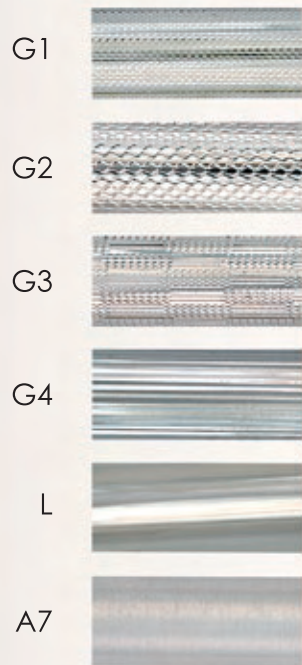

Linea in argento 925 rodiato con particolari in metallo rodiato o placcato oro

Stilografica a converter/cartuccia, pennino acciaio punta iridio media. Disponibile pennino in oro 18 Kt.

Roller con ricarica universale Schmidt cap-less system inchiostro nero. Disponibile inchiostro blu.

Penna sfera a rotazione con ricarica universale in metallo Schmidt, modello MegaLine pressurizzato inchiostro nero. Disponibile inchiostro blu.

Mina a rotazione Schmidt 0,7 mm.

A richiesta particolari in argento 925 su tutti gli articoli.

Line rhodium-plated 925 sterling silver, rhodium or gold-plated metal details

Fountain pen with converter or cartridge, steel nib, medium size iridium tip. Available with 18K gold nib.

Roller pen, Schmidt international refill, cap-less system, black ink. Blue ink available.

Ballpoint pen, twist-action mechanism, Schmidt international metal refill, MegaLine pressurized model, black ink. Blue ink available.

Pencil, Schmidt twist-action mechanism, 0.7 mm.

925 sterling silver details on all items, if requested.

PEGASUS